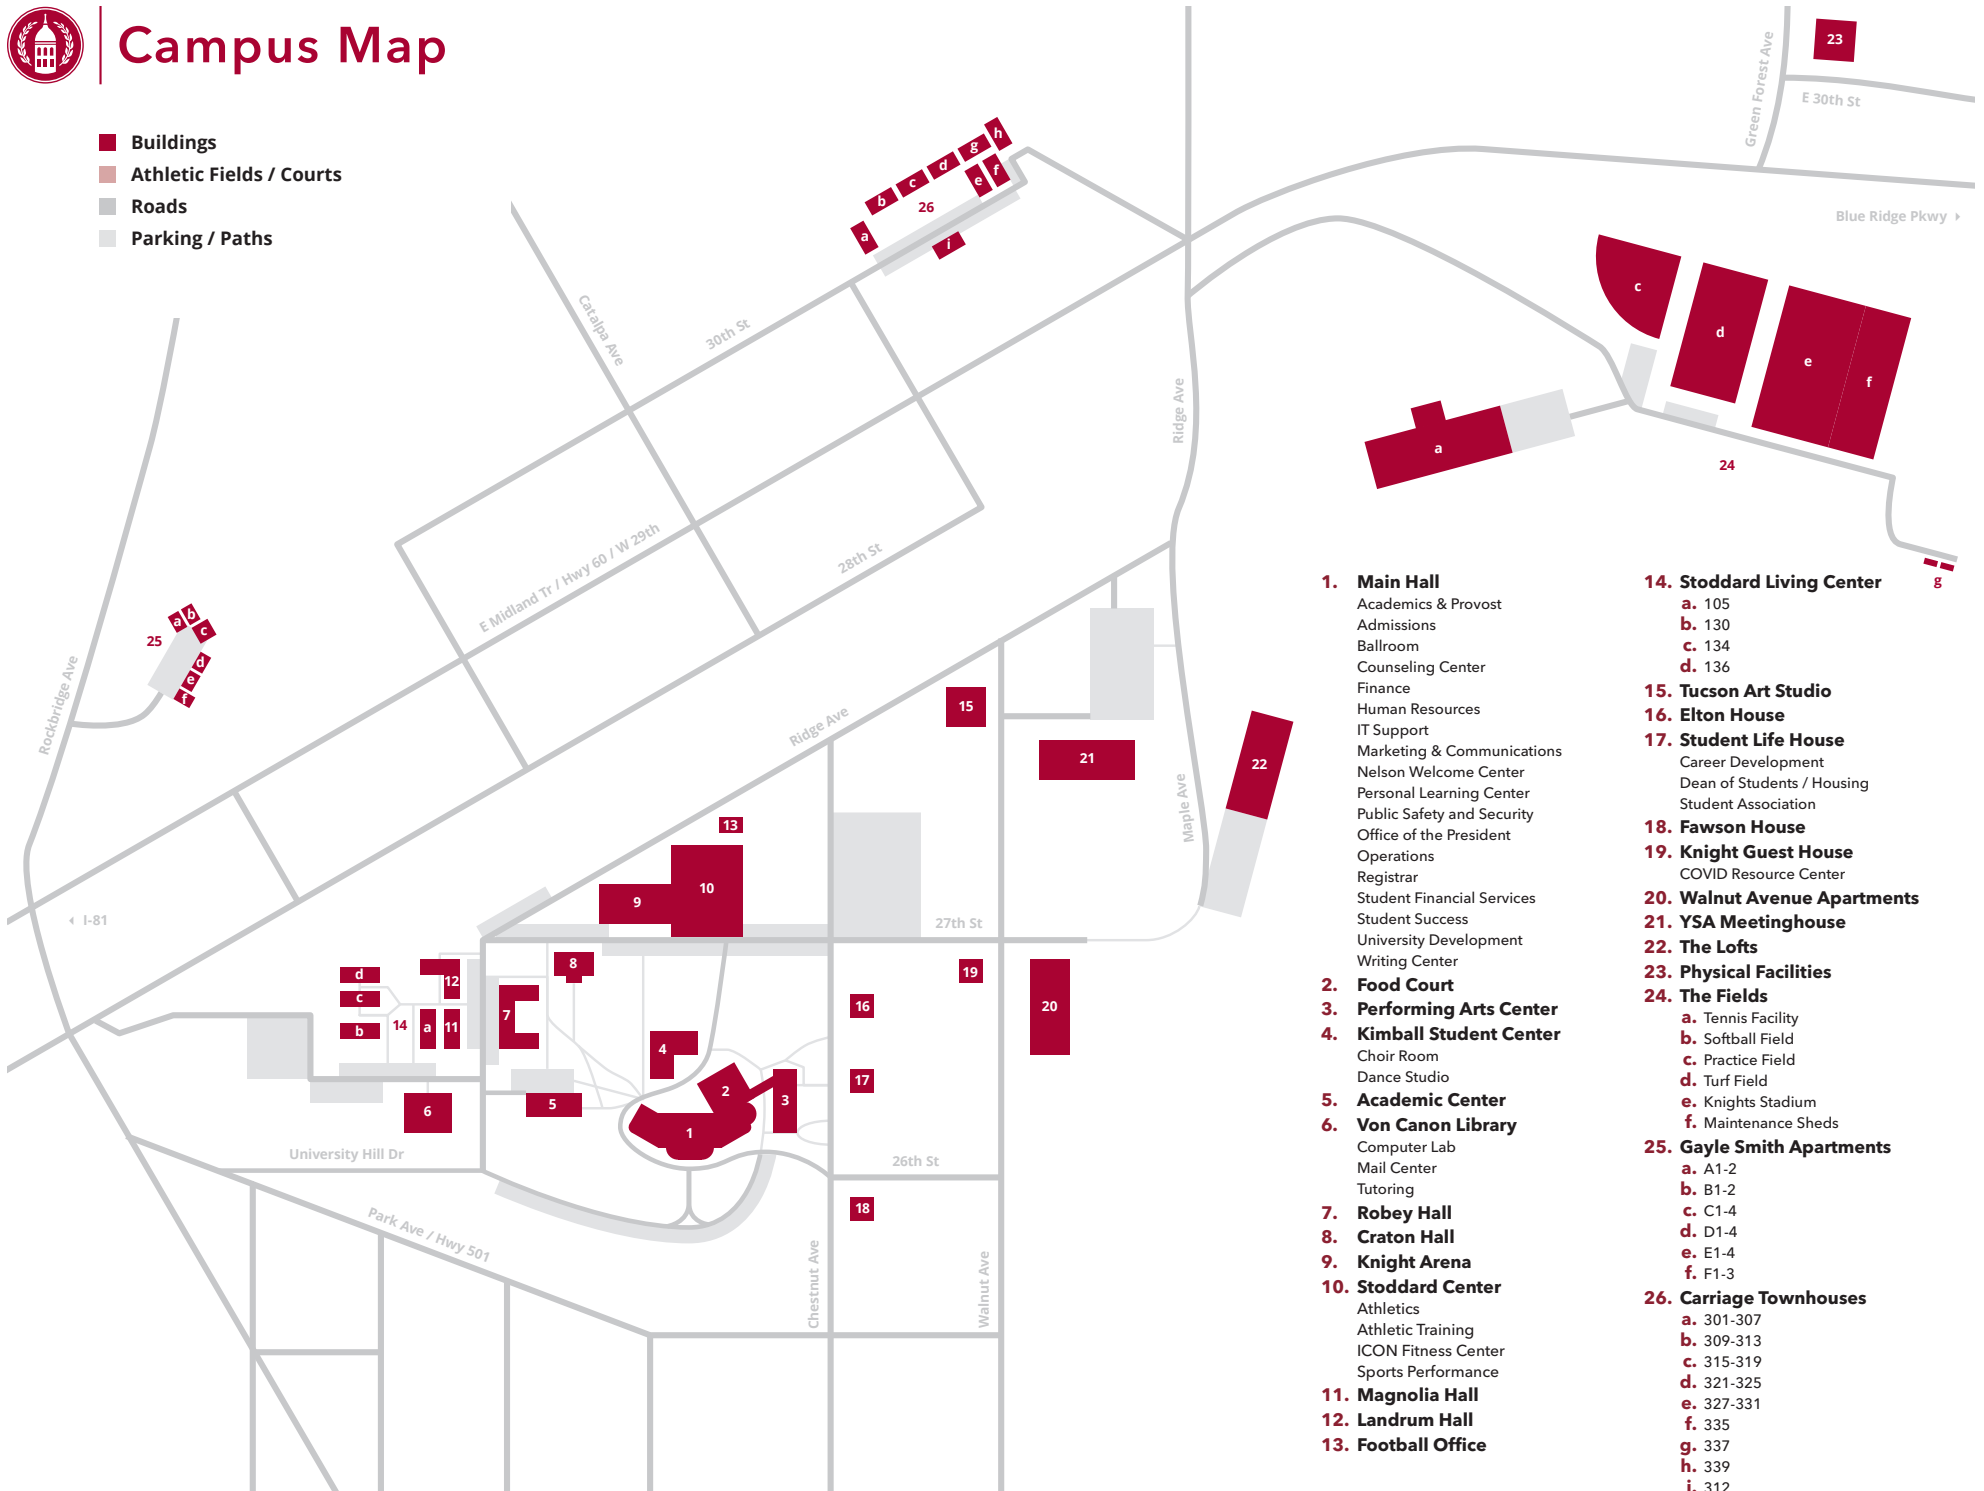

# Campus Map

- Buildings
- Athletic Fields / Courts
- Roads
- Parking / Paths

- 1. Main Hall**  
Academics & Provost  
Admissions  
Ballroom  
Counseling Center  
Finance  
Human Resources  
IT Support  
Marketing & Communications  
Nelson Welcome Center  
Personal Learning Center  
Public Safety and Security  
Office of the President  
Operations  
Registrar  
Student Financial Services  
Student Success  
University Development  
Writing Center
- 2. Food Court**
- 3. Performing Arts Center**
- 4. Kimball Student Center**  
Choir Room  
Dance Studio
- 5. Academic Center**
- 6. Von Canon Library**  
Computer Lab  
Mail Center  
Tutoring
- 7. Robey Hall**
- 8. Craton Hall**
- 9. Knight Arena**
- 10. Stoddard Center**  
Athletics  
Athletic Training  
ICON Fitness Center  
Sports Performance
- 11. Magnolia Hall**
- 12. Landrum Hall**
- 13. Football Office**
- 14. Stoddard Living Center**  
a. 105  
b. 130  
c. 134  
d. 136
- 15. Tucsdart Art Studio**
- 16. Elton House**
- 17. Student Life House**  
Career Development  
Dean of Students / Housing  
Student Association
- 18. Fawson House**
- 19. Knight Guest House**  
COVID Resource Center
- 20. Walnut Avenue Apartments**
- 21. YSA Meetinghouse**
- 22. The Lofts**
- 23. Physical Facilities**
- 24. The Fields**  
a. Tennis Facility  
b. Softball Field  
c. Practice Field  
d. Turf Field  
e. Knights Stadium  
f. Maintenance Sheds
- 25. Gayle Smith Apartments**  
a. A1-2  
b. B1-2  
c. C1-4  
d. D1-4  
e. E1-4  
f. F1-3
- 26. Carriage Townhouses**  
a. 301-307  
b. 309-313  
c. 315-319  
d. 321-325  
e. 327-331  
f. 335  
g. 337  
h. 339  
i. 312

# Campus Map - Detail

- Buildings
- Landmarks
- Roads
- Parking / Paths